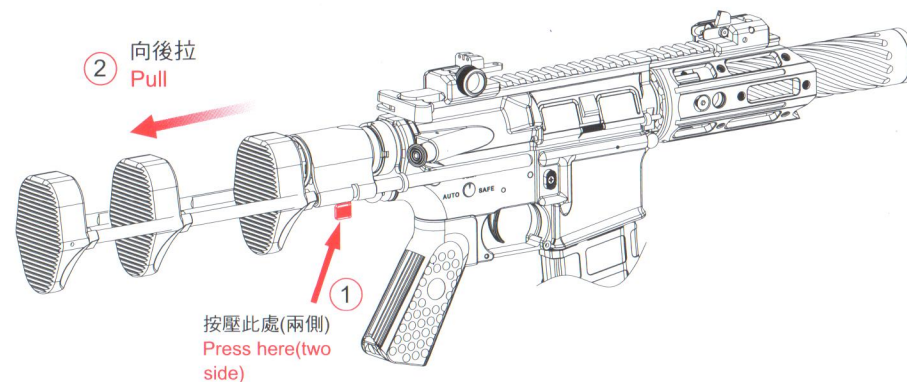

## COMPONENT NAME

## 2. 伸縮托操作 PERATE THE TELESCOPING STOCK

調整槍托長度(3段可調)

Pressing the retractable button can adjust stock length.

(3 levels adjustment)