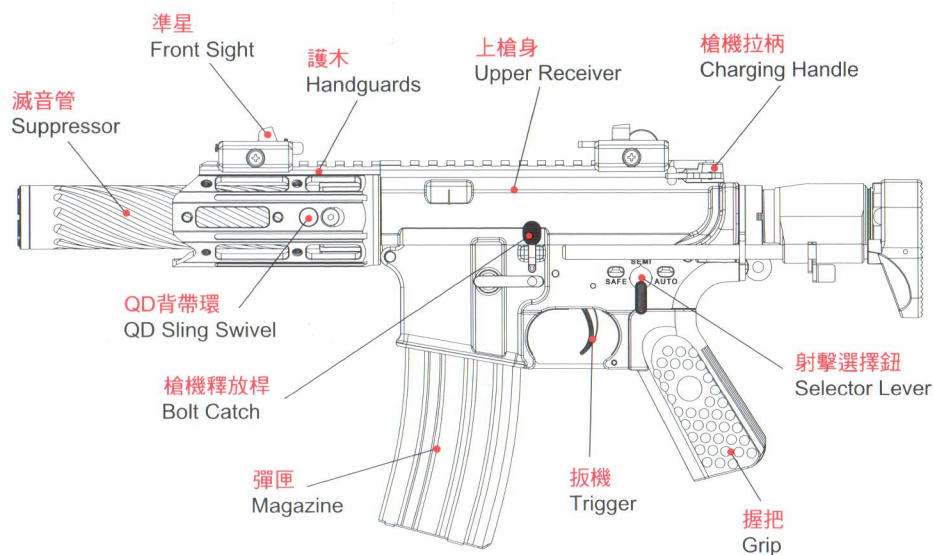

**R5C-AIR**

**G.B.B TYPE**

## 2. 伸縮托操作 PERATE THE TELESCOPING STOCK

調整槍托長度(3段可調)

Pressing the retractable button can adjust stock length.

(3 levels adjustment)