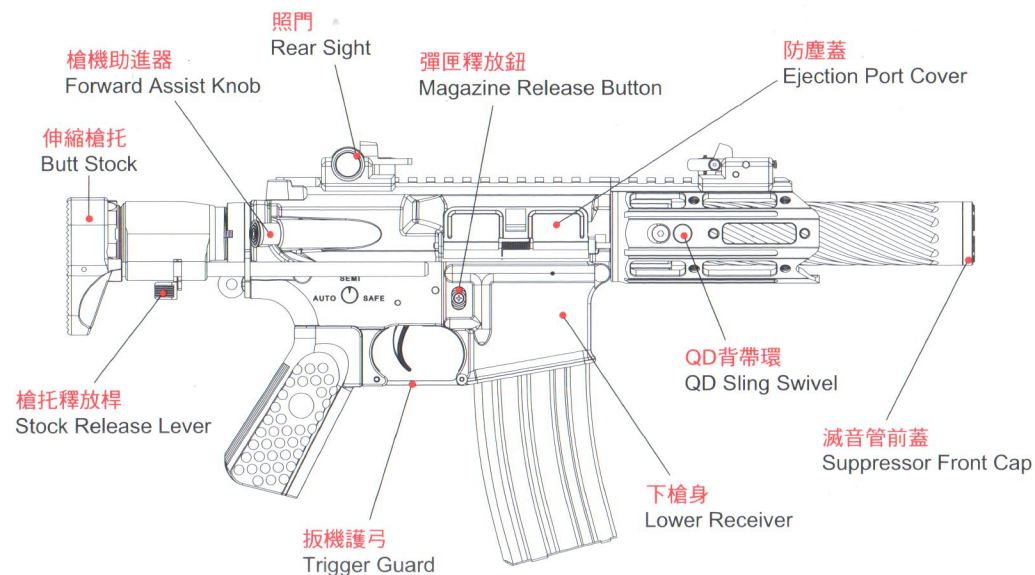

**R5C-AIR**

**G.B.B TYPE**

## 2. 伸縮托操作 PERATE THE TELESCOPING STOCK

調整槍托長度(3段可調)

Pressing the retractable button can adjust stock length.

(3 levels adjustment)