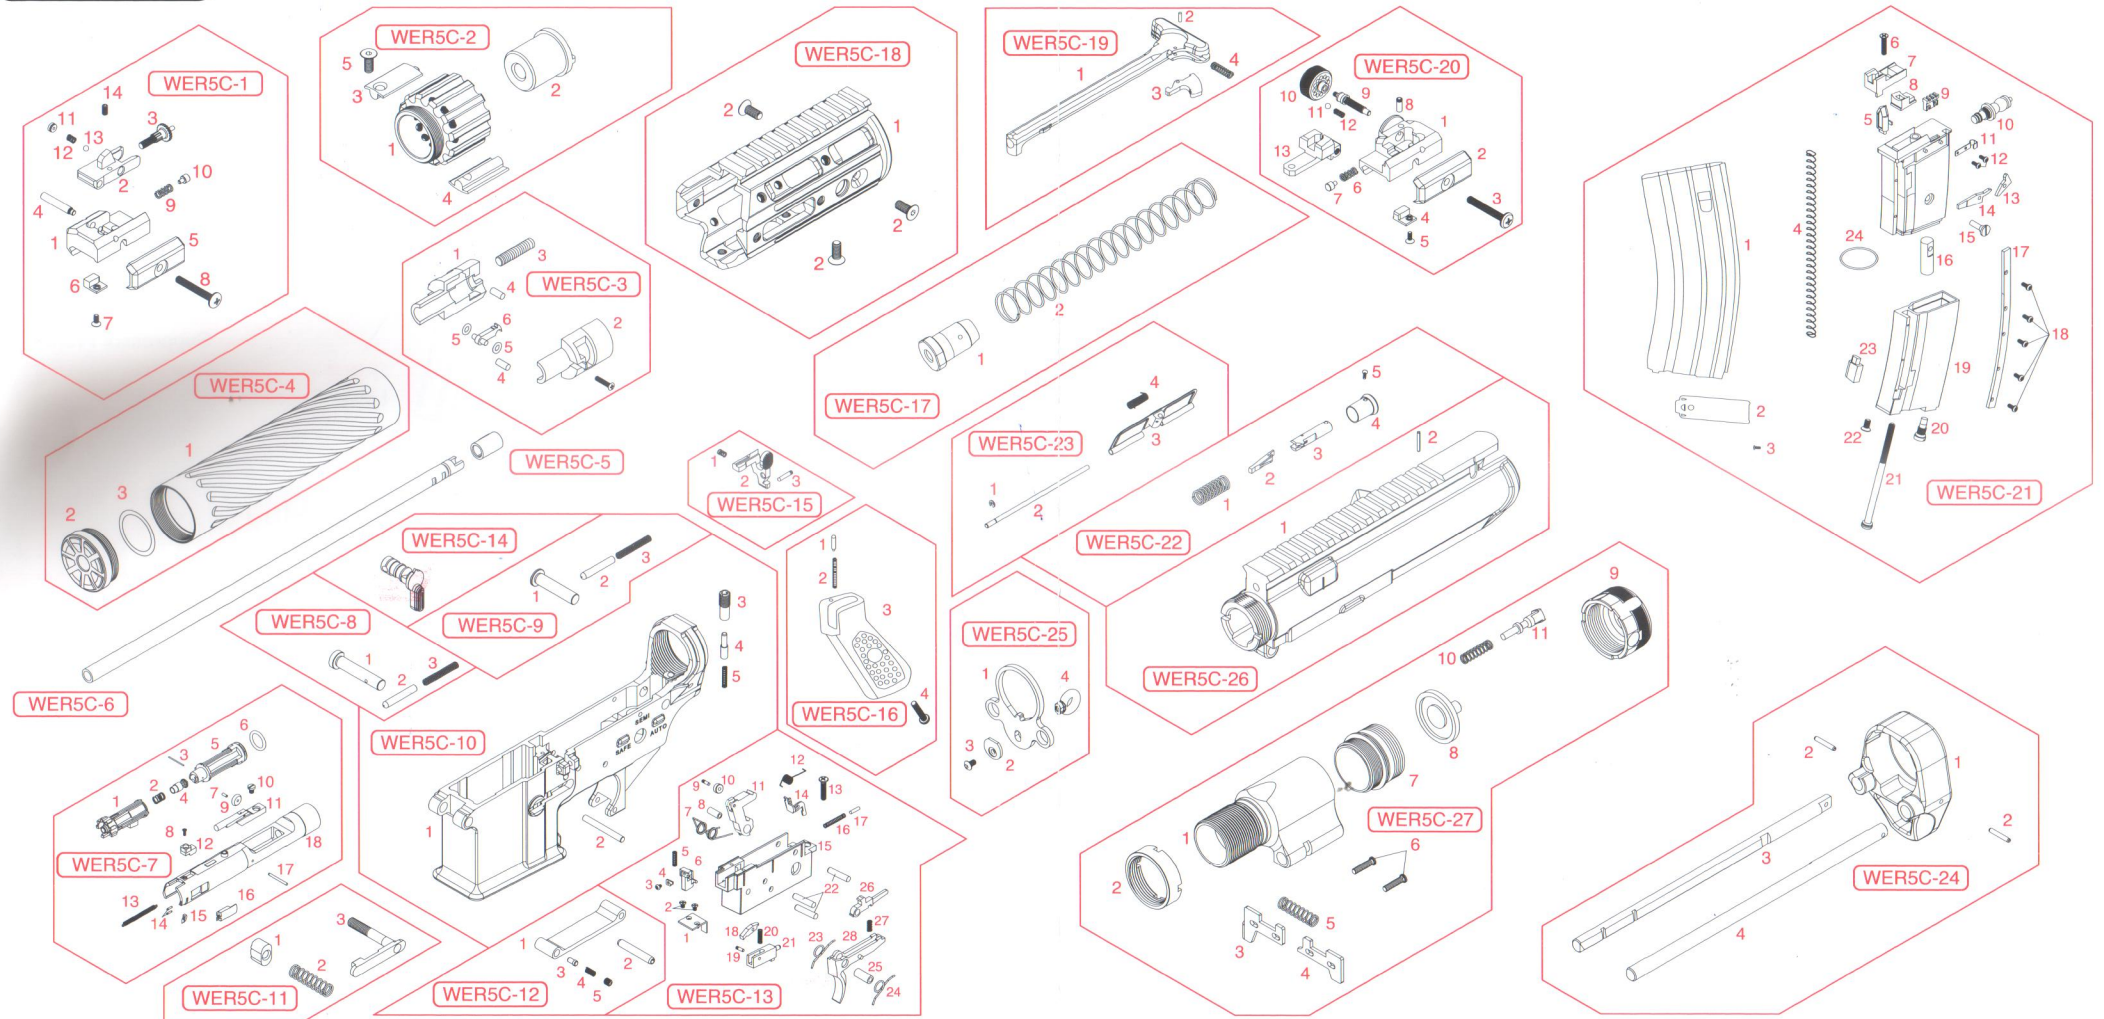

3. 分解圖、零件表

PARTS LIST

R5C-AIR G.B.B TYPE

NO.	品名 Parts name
WER5C-1	準星組 Front Sight Set
WER5C-2	固定環組 Fixing Ring Set
WER5C-3	上旋系統組 Hop-Up Set
WER5C-4	減音管組 Suppressor Set
WER5C-5	上旋系統橡皮 Hop-Up Rubber
WER5C-6	內管 Inner Barrel
WER5C-7	槍機組 Bolt Set
WER5C-8	前插梢組 Front Pivot Pin Set

NO.	品名 Parts name
WER5C-9	後插梢組 Rear Pivot Pin Set
WER5C-10	下槍身 Lower Receiver
WER5C-11	彈匣卡榫組 Magazine Catch Set
WER5C-12	扳機護弓組 Trigger Guard Set
WER5C-13	扳機組 Trigger Set
WER5C-14	射擊選擇鈕組 Selector Lever Set
WER5C-15	槍機卡榫 Bolt Catch
WER5C-16	握把組 Pistol Grip Set

NO.	品名 Parts name
WER5C-17	槍機覆進簧組 Bolt Recoil Spring Set
WER5C-18	護木組 Handguards Set
WER5C-19	槍機拉柄組 Charging Handle Set
WER5C-20	照門組 Rear Sight Set
WER5C-21	彈匣 Magazine
WER5C-22	槍機助進器組 Forward Assist Knob Set
WER5C-23	防塵蓋組 Ejection Port Cover Set
WER5C-24	槍托底板組 Stock Bottom Plate Set

NO.	品名 Parts name
WER5C-25	槍托連接蓋板組 Receiver End Plate Set
WER5C-26	上槍身組 Upper Receiver Set
WER5C-27	伸縮托桿組 Retractable Stock Tube Set

※本說明書的產品圖片僅供參考，出貨以實物為準。
All photos here are for reference only. Specifications are subject to the physical product.